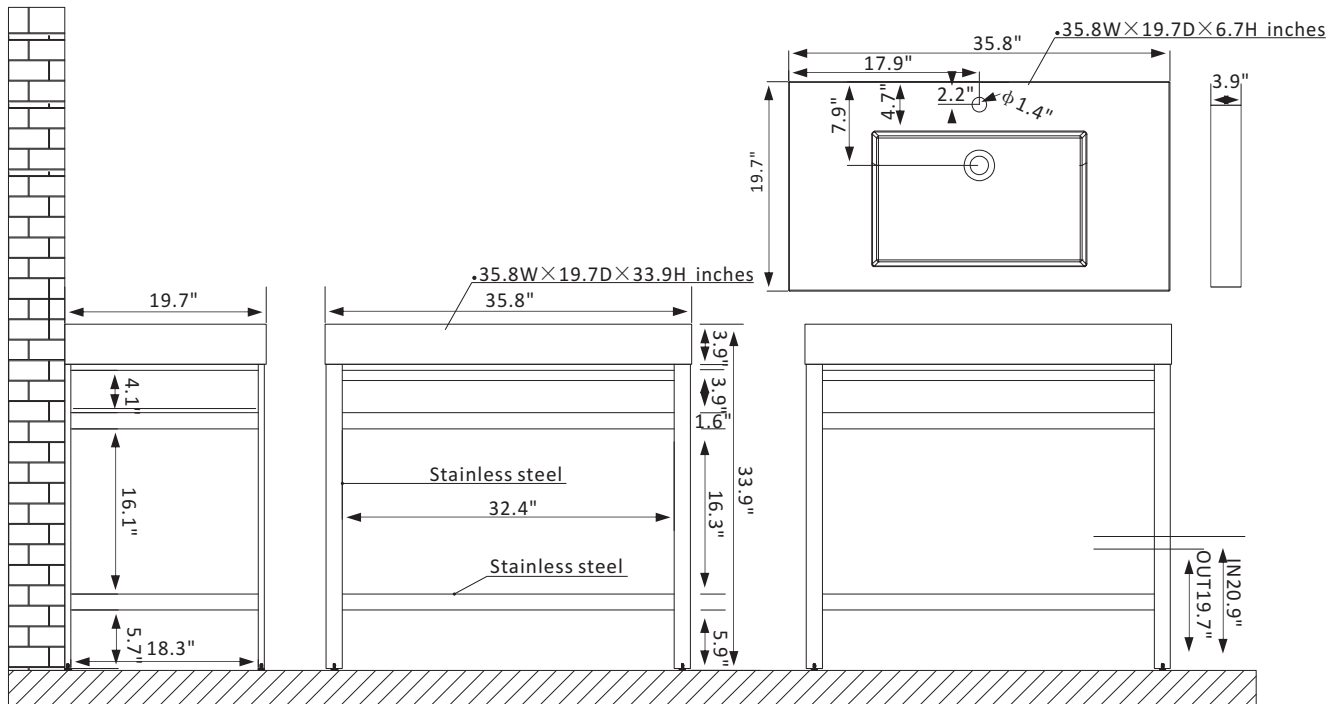

Vinnova Ablitas Vanity Collection 702836-CH-WH-NM